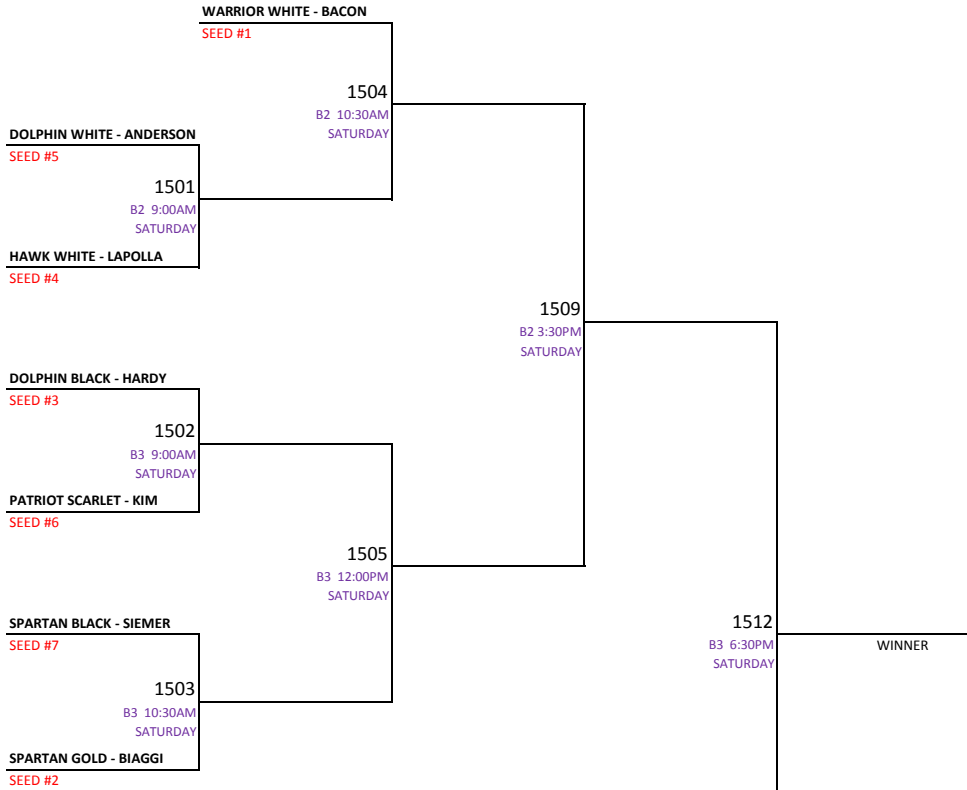

# 14U AAA BRACKET 2009

## UPPER BRACKET

## LOWER BRACKET

GM#	DAY	TIME	FIELD
1501	SATURDAY	9:00 AM	B2
1502	SATURDAY	9:00 AM	B3
1503	SATURDAY	10:30 AM	B3
1504	SATURDAY	10:30 AM	B2
1505	SATURDAY	12:00 PM	B3
1506	SATURDAY	12:00 PM	B2
1507	SATURDAY	2:00 PM	B3
1508	SATURDAY	2:00 PM	B2
1509	SATURDAY	3:30 PM	B2
1510	SATURDAY	3:30 PM	B3
1511	SATURDAY	5:00 PM	B3
1512	SATURDAY	6:30 PM	B3
1513**	SATURDAY	8:00 PM	B3