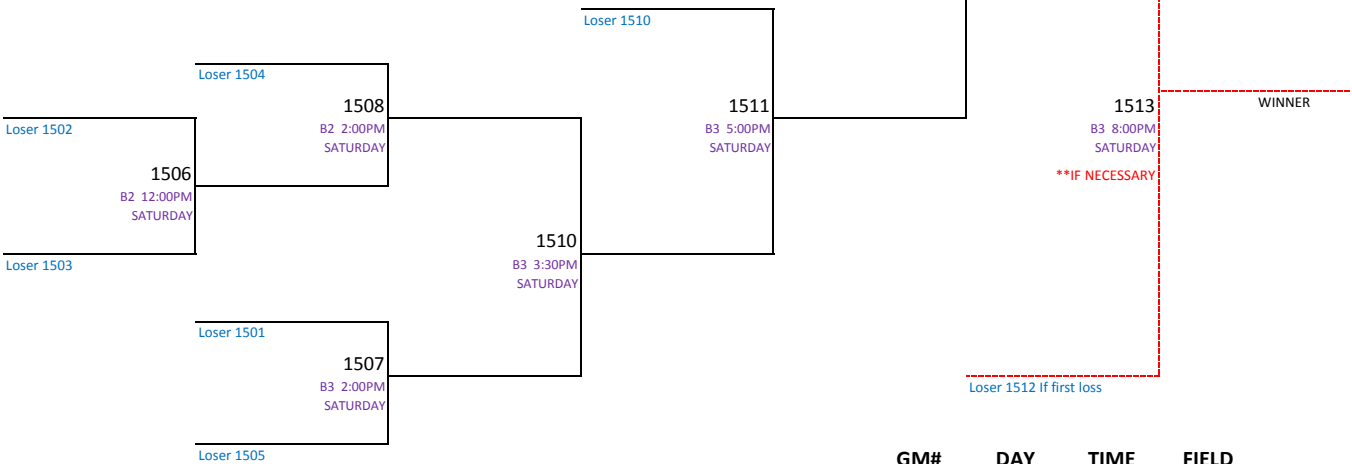

# 14U AAA BRACKET 2009

## UPPER BRACKET

## LOWER BRACKET

GM#	DAY	TIME	FIELD
1501	SATURDAY	9:00 AM	B2
1502	SATURDAY	9:00 AM	B3
1503	SATURDAY	10:30 AM	B3
1504	SATURDAY	10:30 AM	B2
1505	SATURDAY	12:00 PM	B3
1506	SATURDAY	12:00 PM	B2
1507	SATURDAY	2:00 PM	B3
1508	SATURDAY	2:00 PM	B2
1509	SATURDAY	3:30 PM	B2
1510	SATURDAY	3:30 PM	B3
1511	SATURDAY	5:00 PM	B3
1512	SATURDAY	6:30 PM	B3
1513**	SATURDAY	8:00 PM	B3