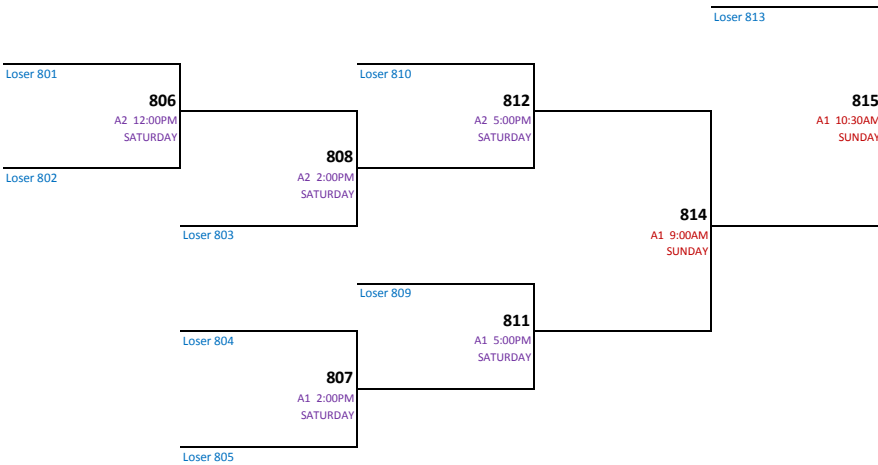

# 8U AAA BRACKET

## UPPER BRACKET

## LOWER BRACKET

GM#	DAY	TIME	FIELD
801	SATURDAY	9:00 AM	A1
802	SATURDAY	9:00 AM	A2
803	SATURDAY	10:30 AM	A1
804	SATURDAY	10:30 AM	A2
805	SATURDAY	12:00 PM	A1
806	SATURDAY	12:00 PM	A2
807	SATURDAY	2:00 PM	A1
808	SATURDAY	2:00 PM	A2
809	SATURDAY	3:30 PM	A1
810	SATURDAY	3:30 PM	A2
811	SATURDAY	5:00 PM	A1
812	SATURDAY	5:00 PM	A2
813	SUNDAY	9:00 AM	A2
814	SUNDAY	9:00 AM	A1
815	SUNDAY	10:30 AM	A1
816	SUNDAY	12:30 PM	A1
817**	SUNDAY	2:00 PM	A1