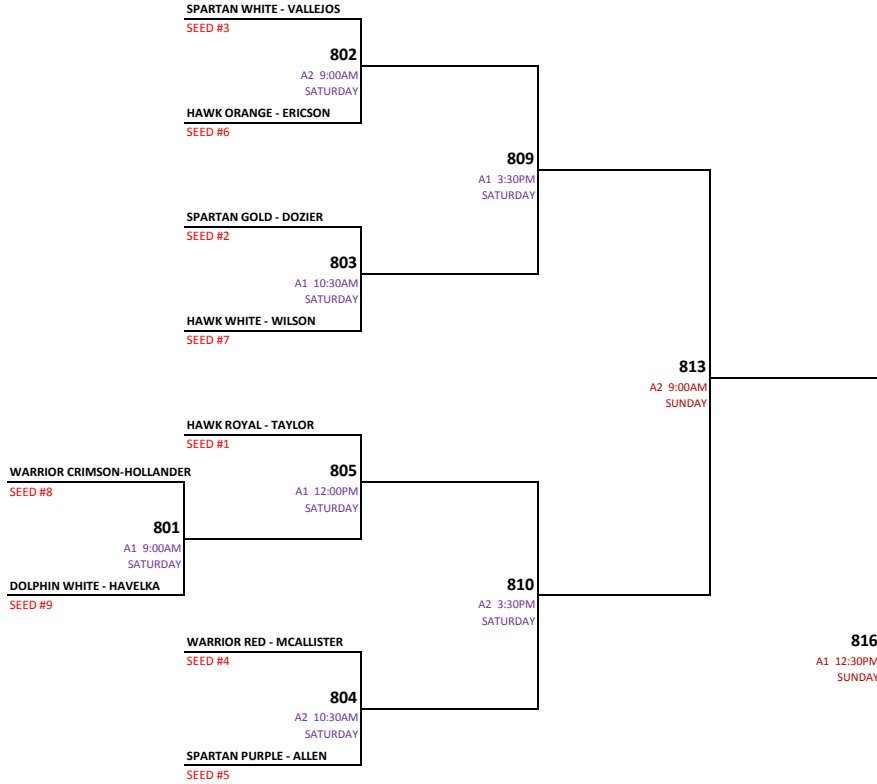

# 8U AAA BRACKET

## UPPER BRACKET

## LOWER BRACKET

GM#	DAY	TIME	FIELD
801	SATURDAY	9:00 AM	A1
802	SATURDAY	9:00 AM	A2
803	SATURDAY	10:30 AM	A1
804	SATURDAY	10:30 AM	A2
805	SATURDAY	12:00 PM	A1
806	SATURDAY	12:00 PM	A2
807	SATURDAY	2:00 PM	A1
808	SATURDAY	2:00 PM	A2
809	SATURDAY	3:30 PM	A1
810	SATURDAY	3:30 PM	A2
811	SATURDAY	5:00 PM	A1
812	SATURDAY	5:00 PM	A2
813	SUNDAY	9:00 AM	A2
814	SUNDAY	9:00 AM	A1
815	SUNDAY	10:30 AM	A1
816	SUNDAY	12:30 PM	A1
817**	SUNDAY	2:00 PM	A1