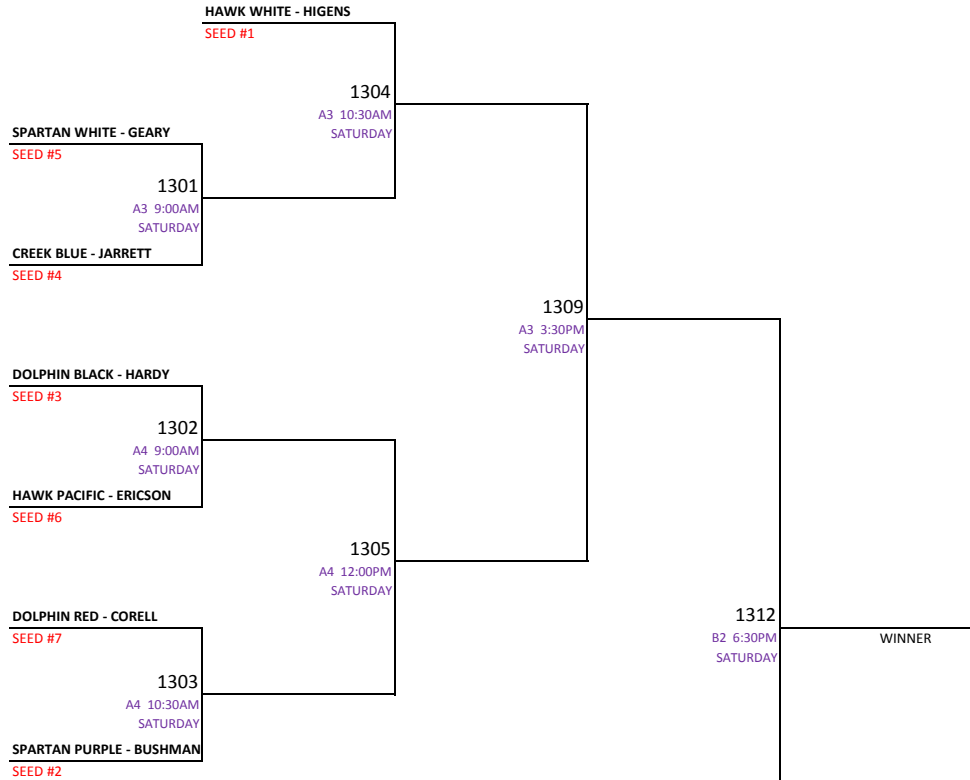

12U AAA BRACKET 2009

UPPER BRACKET

LOWER BRACKET

GM#	DAY	TIME	FIELD
1301	SATURDAY	9:00 AM	A3
1302	SATURDAY	9:00 AM	A4
1303	SATURDAY	10:30 AM	A4
1304	SATURDAY	10:30 AM	A3
1305	SATURDAY	12:00 PM	A4
1306	SATURDAY	12:00 PM	A3
1307	SATURDAY	2:00 PM	A4
1308	SATURDAY	2:00 PM	A3
1309	SATURDAY	3:30 PM	A3
1310	SATURDAY	3:30 PM	A4
1311	SATURDAY	5:00 PM	A4
1312	SATURDAY	6:30 PM	B2
1313**	SATURDAY	8:00 PM	B2