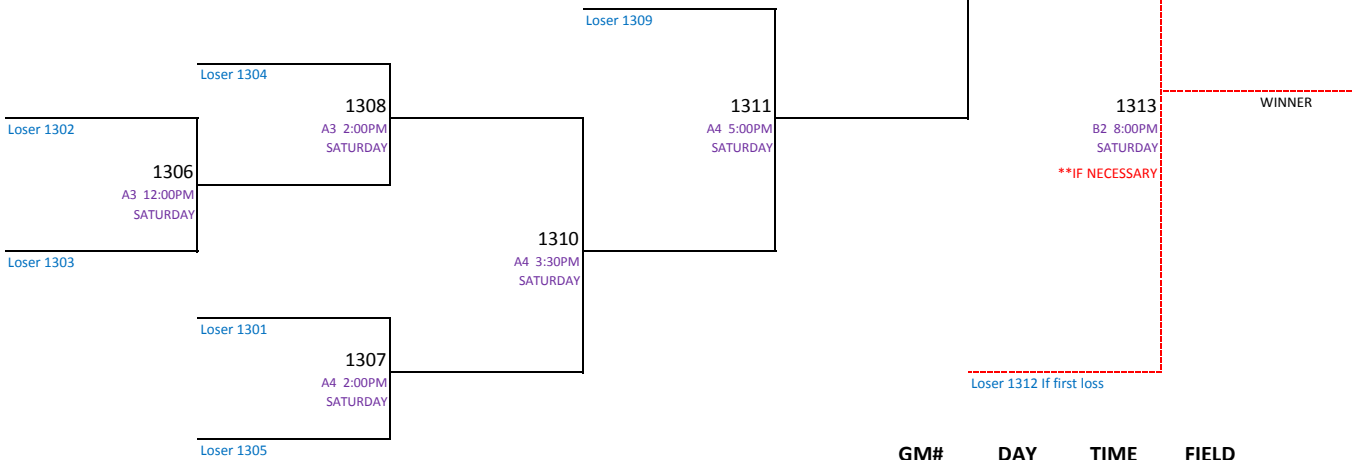

12U AAA BRACKET 2009

UPPER BRACKET

LOWER BRACKET

GM#	DAY	TIME	FIELD
1301	SATURDAY	9:00 AM	A3
1302	SATURDAY	9:00 AM	A4
1303	SATURDAY	10:30 AM	A4
1304	SATURDAY	10:30 AM	A3
1305	SATURDAY	12:00 PM	A4
1306	SATURDAY	12:00 PM	A3
1307	SATURDAY	2:00 PM	A4
1308	SATURDAY	2:00 PM	A3
1309	SATURDAY	3:30 PM	A3
1310	SATURDAY	3:30 PM	A4
1311	SATURDAY	5:00 PM	A4
1312	SATURDAY	6:30 PM	B2
1313**	SATURDAY	8:00 PM	B2